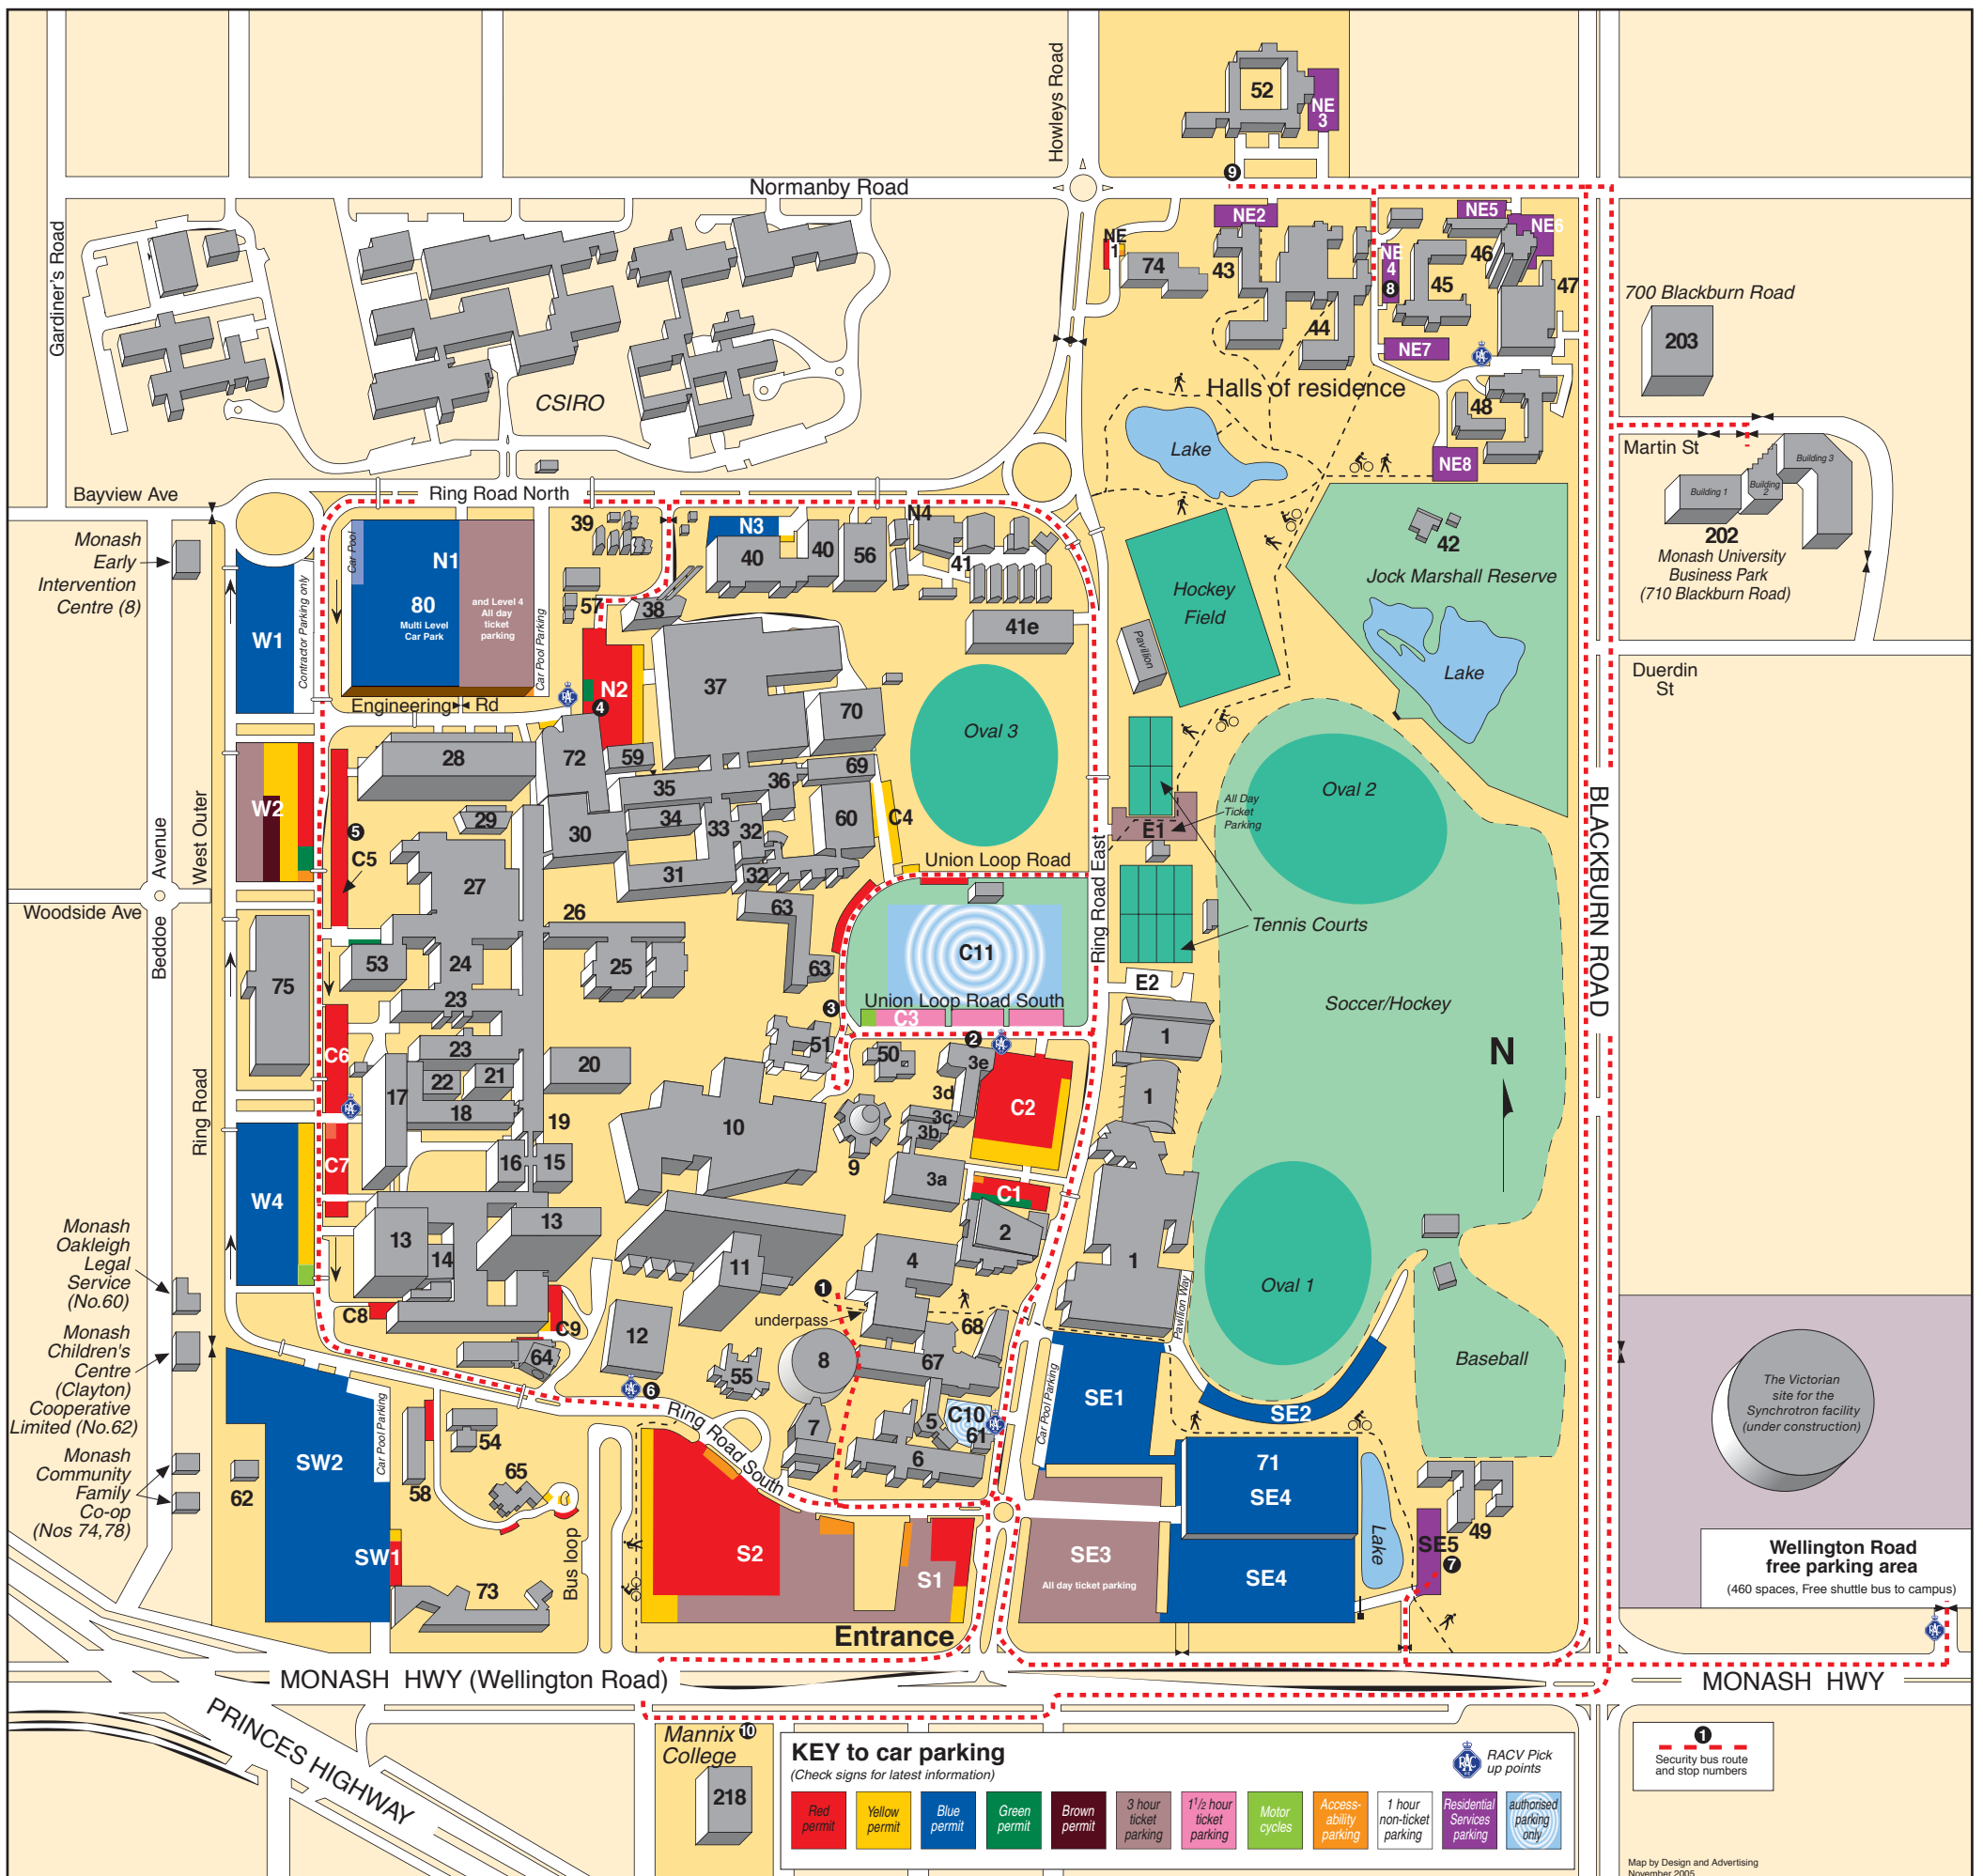

## Building index

- 1 Sports and Recreation
- 2 Sir Robert Blackwood Concert Hall
- 3a Administration Building 3a
- 3b Administration Building 3b
- 3c Administration Building 3c
- 3d Administration Building 3d
- 3e Administration Building 3e
- 4 Sir Louis Matheson Library
- 5 Krongold Centre
- 6 Education
- 7 Alexander Theatre
- 8 Rotunda
- 9 Religious Centre
- 10 Campus Centre
- 11 Humanities
- 12 Law including Law Library
- 13 Medicine
- 14 Teaching Facilities Support Unit
- 15 Centre for Medical and Health Sciences Education
- 16 Biochemistry Teaching Laboratories
- 17 Biology
- 18 Senior Zoology
- 19 Central Science Block
- 20 First Year Chemistry
- 21 Zoology Lecture Theatres

- 46 Howitt Hall
- 47 Central Building (Catering)
- 48 Deakin Hall
- 49 South East Flats
- 50 Monash University Club
- 51 Monash Short Courses Centre
- 52 Normanby House
- 53 Microbiology
- 54 Japanese Studies Centre
- 55 Gallery Building
- 56 Central Store, Transport and Mail Services
- 57 Grounds Building
- 58 Yarrowonga Building
- 59 Australian Pulp and Paper Building
- 60 Engineering Building 60
- 61 Parking and Security
- 62 High Voltage Switchroom
- 63 Faculty of Information Technology
- 64 Faculty of Medicine Offices
- 65 Monash House (Marketing and Public Affairs)
- 67 Information Services Building
- 68 Performing Arts Precinct
- 69 Engineering Building 69
- 70 Accident Research Centre
- 71 Multi-level carpark
- 72 Engineering Building 72